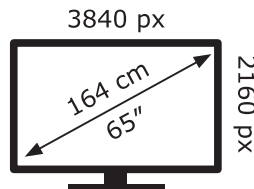

Panasonic

TX-65HX940B

95 kWh/1000h

ABCDEF**G**

158 kWh/1000h

2019/2013

TQF0EJ0127